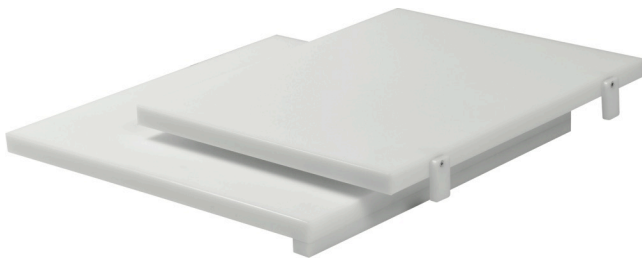

JOKODOMUS

405053

Schneidbretter
Indoor Outdoor

Cutting board of white polyethylene with stop bar.

working top polyethylene
width 500 mm.
depth 500 mm.
height 25 mm.