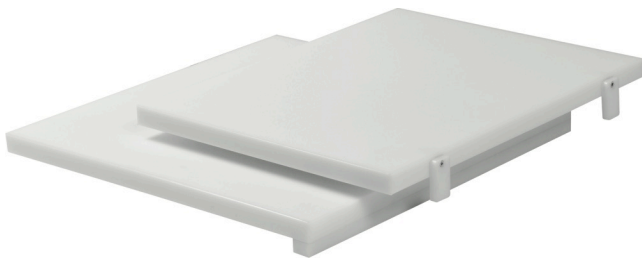

JOKODOMUS

405043

Schneidbretter
Indoor Outdoor

Cutting board of white polyethylene with stop bar.

working top polyethylene
width 500 mm.
depth 400 mm.
height 25 mm.