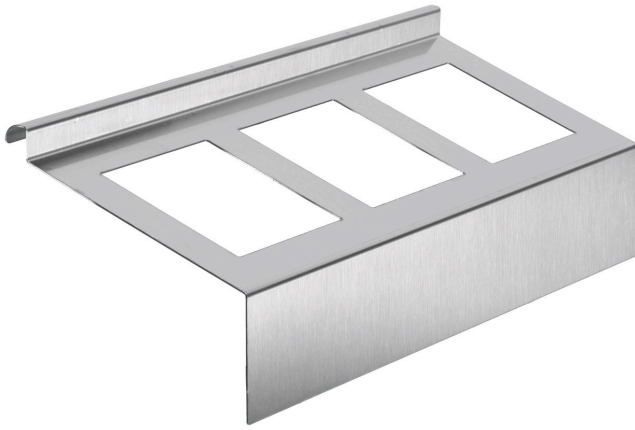

# JOKODOMUS

## 900226

Zubehör Auxilium  
Indoor Outdoor

lower bottleholder

Lower bottleholder for bottom shelf.

working top stainless steel