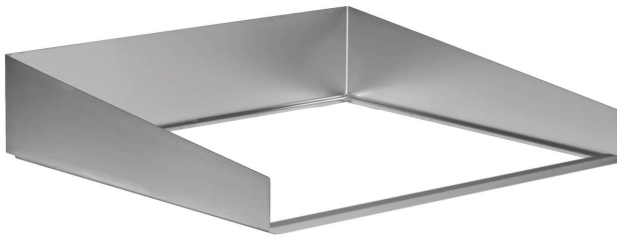

JOKODOMUS

900225

Zubehör Auxilium
Indoor Outdoor

splashing protection for Teppanyaki 2 zones

Stainless steel splashing protection for Teppanyaki 2 zones.

working top stainless steel