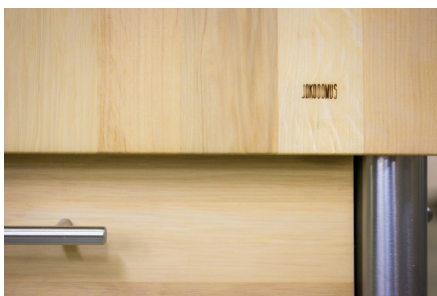

JOKODOMUS

693701

Küchenwagen Auxilium
Indoor Outdoor

kitchen cart with one drawer

End grain hornbeam kitchen cart of the series Auxilium with two shelves underneath and one drawer. The end grain hornbeam worktop is very sturdy and resistant. The drawer is made of stainless steel and can be easily detached for cleansing. The cart has one side rail on the left and one on the right for quick fitting of accessories or a kitchen cloth.

working top hornbeam end grain
structure stainless steel
corpus hornbeam long grain
drawer 1
weight 500 mm.
depth 500 mm.
height 950 mm.

Joko GmbH srl • Staatsstraße Via Nazionale • I-39040 Salurn Salorno • Südtirol ITALIA