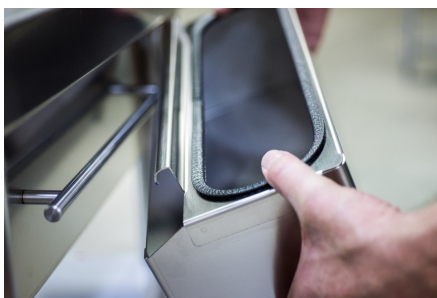

JOKODOMUS

687501

Küchenwagen Auxilium
Indoor Outdoor

kitchen cart with one drawer

Stainless steel kitchen cart of the series Auxilium with two shelves underneath and one drawer. The stainless steel worktop is very sturdy and resistant. The drawer is made of stainless steel and can be easily detached for cleansing. The cart has one side rail on the left and one on the right for quick fitting of accessories or a kitchen cloth. This kitchen cart is suitable for the interior and outdoor use.

working top	stainless steel
structure	stainless steel
corpus	stainless steel
drawer	1
width	500 mm.
depth	500 mm.
height	900 mm.

seitlicher Flaschenhalter zum Beispiel

Zubehör einfach seitlich einhängen